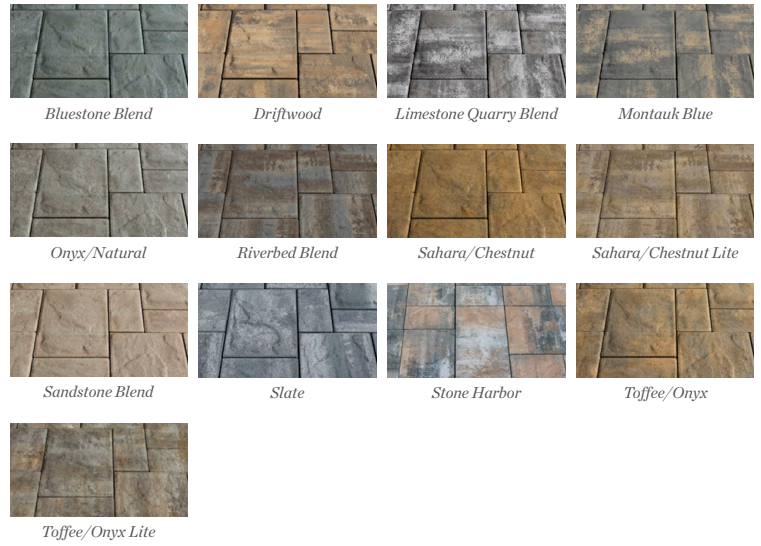

Belgium Curbstone

Limestone Quarry Blend

Edgestone

Onyx/Natural	Toffee/Onyx
Sahara/Chestnut	

THE BEST OUTDOOR LIVING IDEAS

PAVINGSTONES

LEDGESTONE 3-PC. DESIGN KIT

LEDGESTONE XL 3-PC. DESIGN KIT