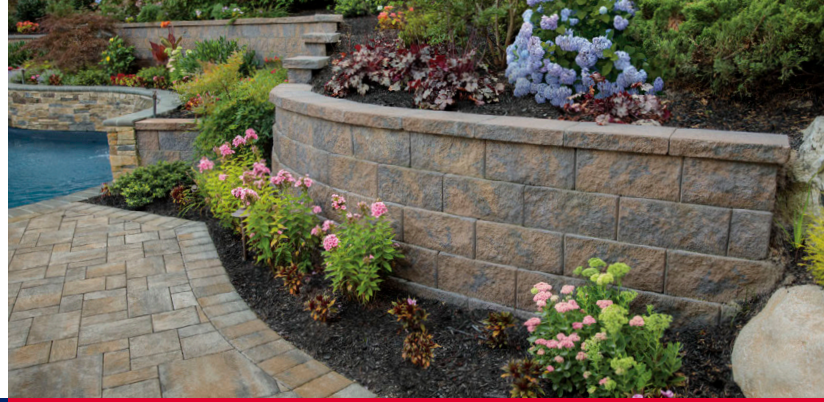

CAMBRIDGE PLUS SPLIT FACE COLUMN KIT

SIGMA™ 8 PLUS CORNER SPLIT FACE

DOUBLE-SIDED 13 X 12 PLUS CAPS SPLIT FACE

SINGLE-SIDED LARGE PLUS CAP SPLIT FACE

THE BEST OUTDOOR LIVING IDEAS

CLASSIC WALLSTONES

MAYTRX® 6 CLASSIC DOUBLE-SIDED SPLIT FACE