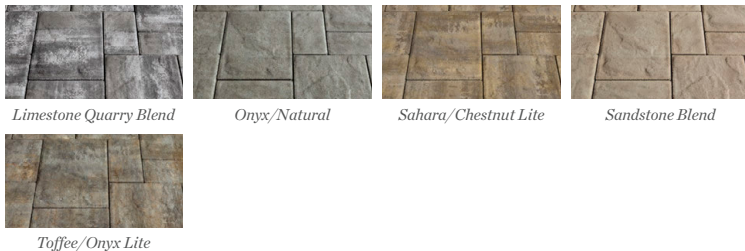

XL SMOOTH 3-PC. DESIGN KIT