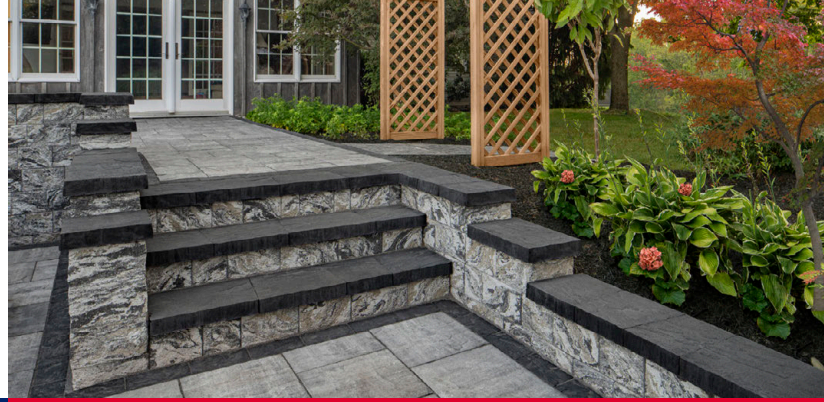

CRUSADER LEDGESTONE CAP

CRUSADER 12 X 24 CAP

CRUSADER BULLNOSE

THE BEST OUTDOOR LIVING IDEAS

PLUS WALL STONES

MAYTRX® 6 PLUS DOUBLE-SIDED SPLIT FACE

SIGMA™ 6 PLUS SPLIT FACE

SIGMA™ 8 PLUS SPLIT FACE