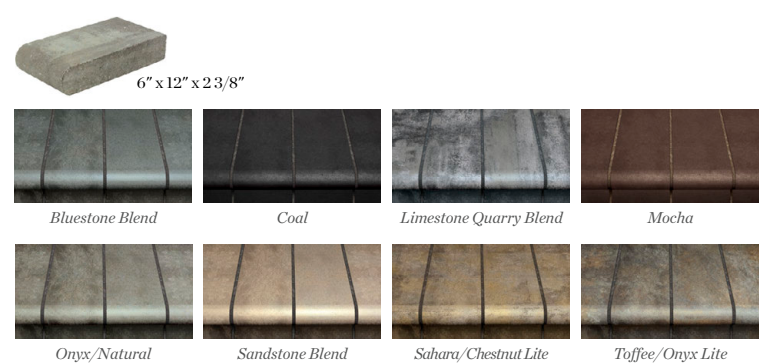

CRUSADER BULLNOSE