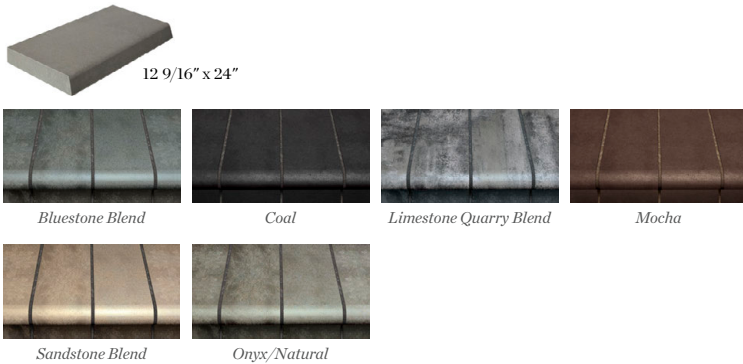

CRUSADER 12 X 24 CAP